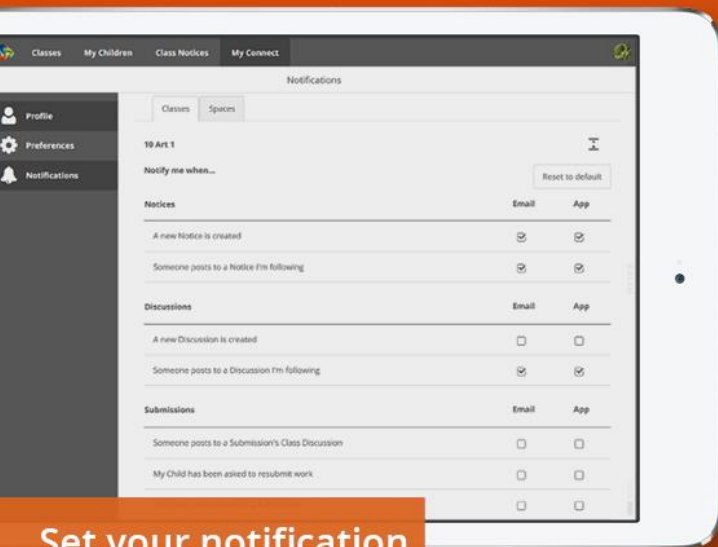

*Add your schools email  
and/or phone number here.*

**CONNECT NOW**  
For Parents

The convenience of  
Connect in the palm  
of your hand

Department of  
Education

# CONNECT NOW

A free mobile app that displays all the latest activity from your children's classes.

- read notices, view class photos and discussions
- post a comment directly from your mobile device
- access attachments