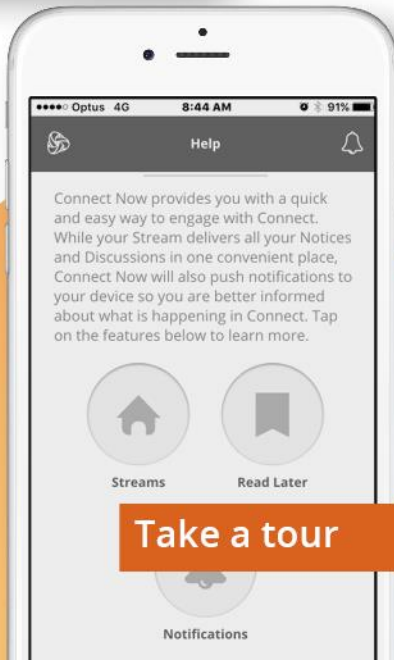

Login to  
**CONNECT NOW**

Enter *P* number and password

If you can't  
remember your login  
details please contact  
your school

Take a tour

Wherever You Are,  
**Connect Now**

If you would like to  
know more about Connect  
please contact your school

*Add your schools email  
and/or phone number here.*

**CONNECT NOW**  
For Parents

The convenience of  
Connect in the palm  
of your hand

Department of  
Education

# CONNECT NOW

A free mobile app that displays all the latest activity from your children's classes.

- read notices, view class photos and discussions
- post a comment directly from your mobile device
- access attachments