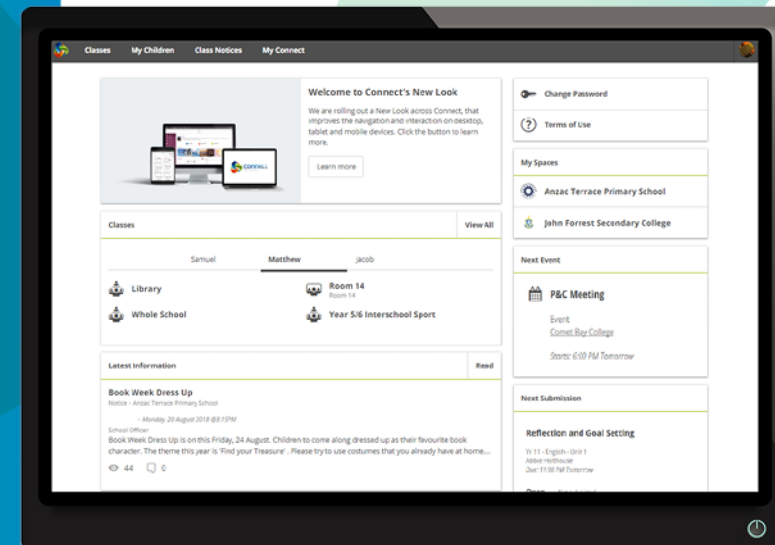

See all your children's Connect classes for notices, calendar events, learning activities and assignments