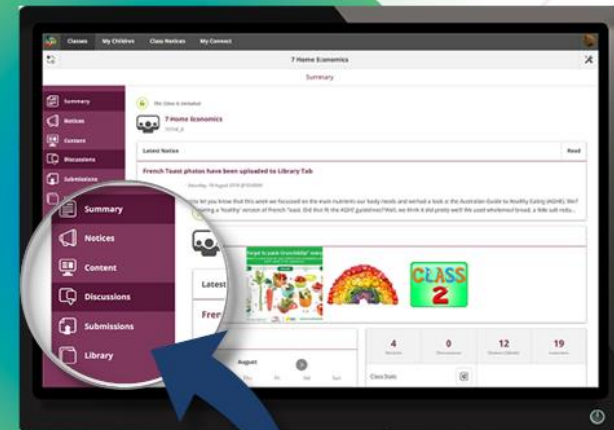

Login to CONNECT

USING YOUR PREFERRED BROWSER

Use your P-number as your user name

If you can't remember your login details follow the 'Forgot Your Password' link

Download your child's report or print if you like

While you're in Connect

See a weekly view of your child's attendance

See what else Connect has to offer