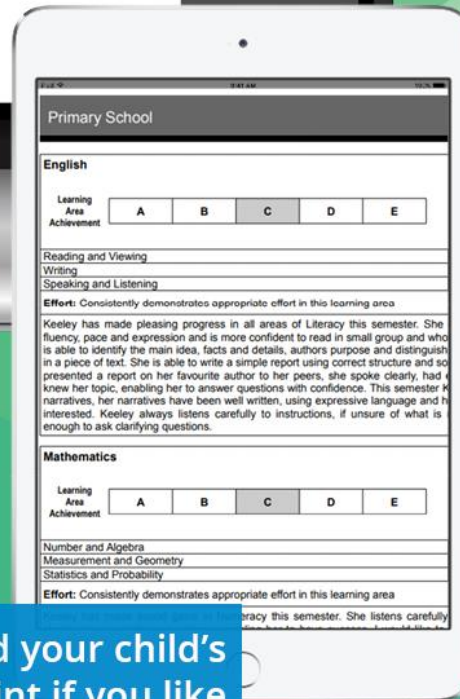

Login to CONNECT

USING YOUR PREFERRED BROWSER

Use your P-number as your user name

If you can't remember your login details follow the 'Forgot Your Password' link

Download your child's report or print if you like

While you're in Connect

See a weekly view of your child's attendance

See what else Connect has to offer